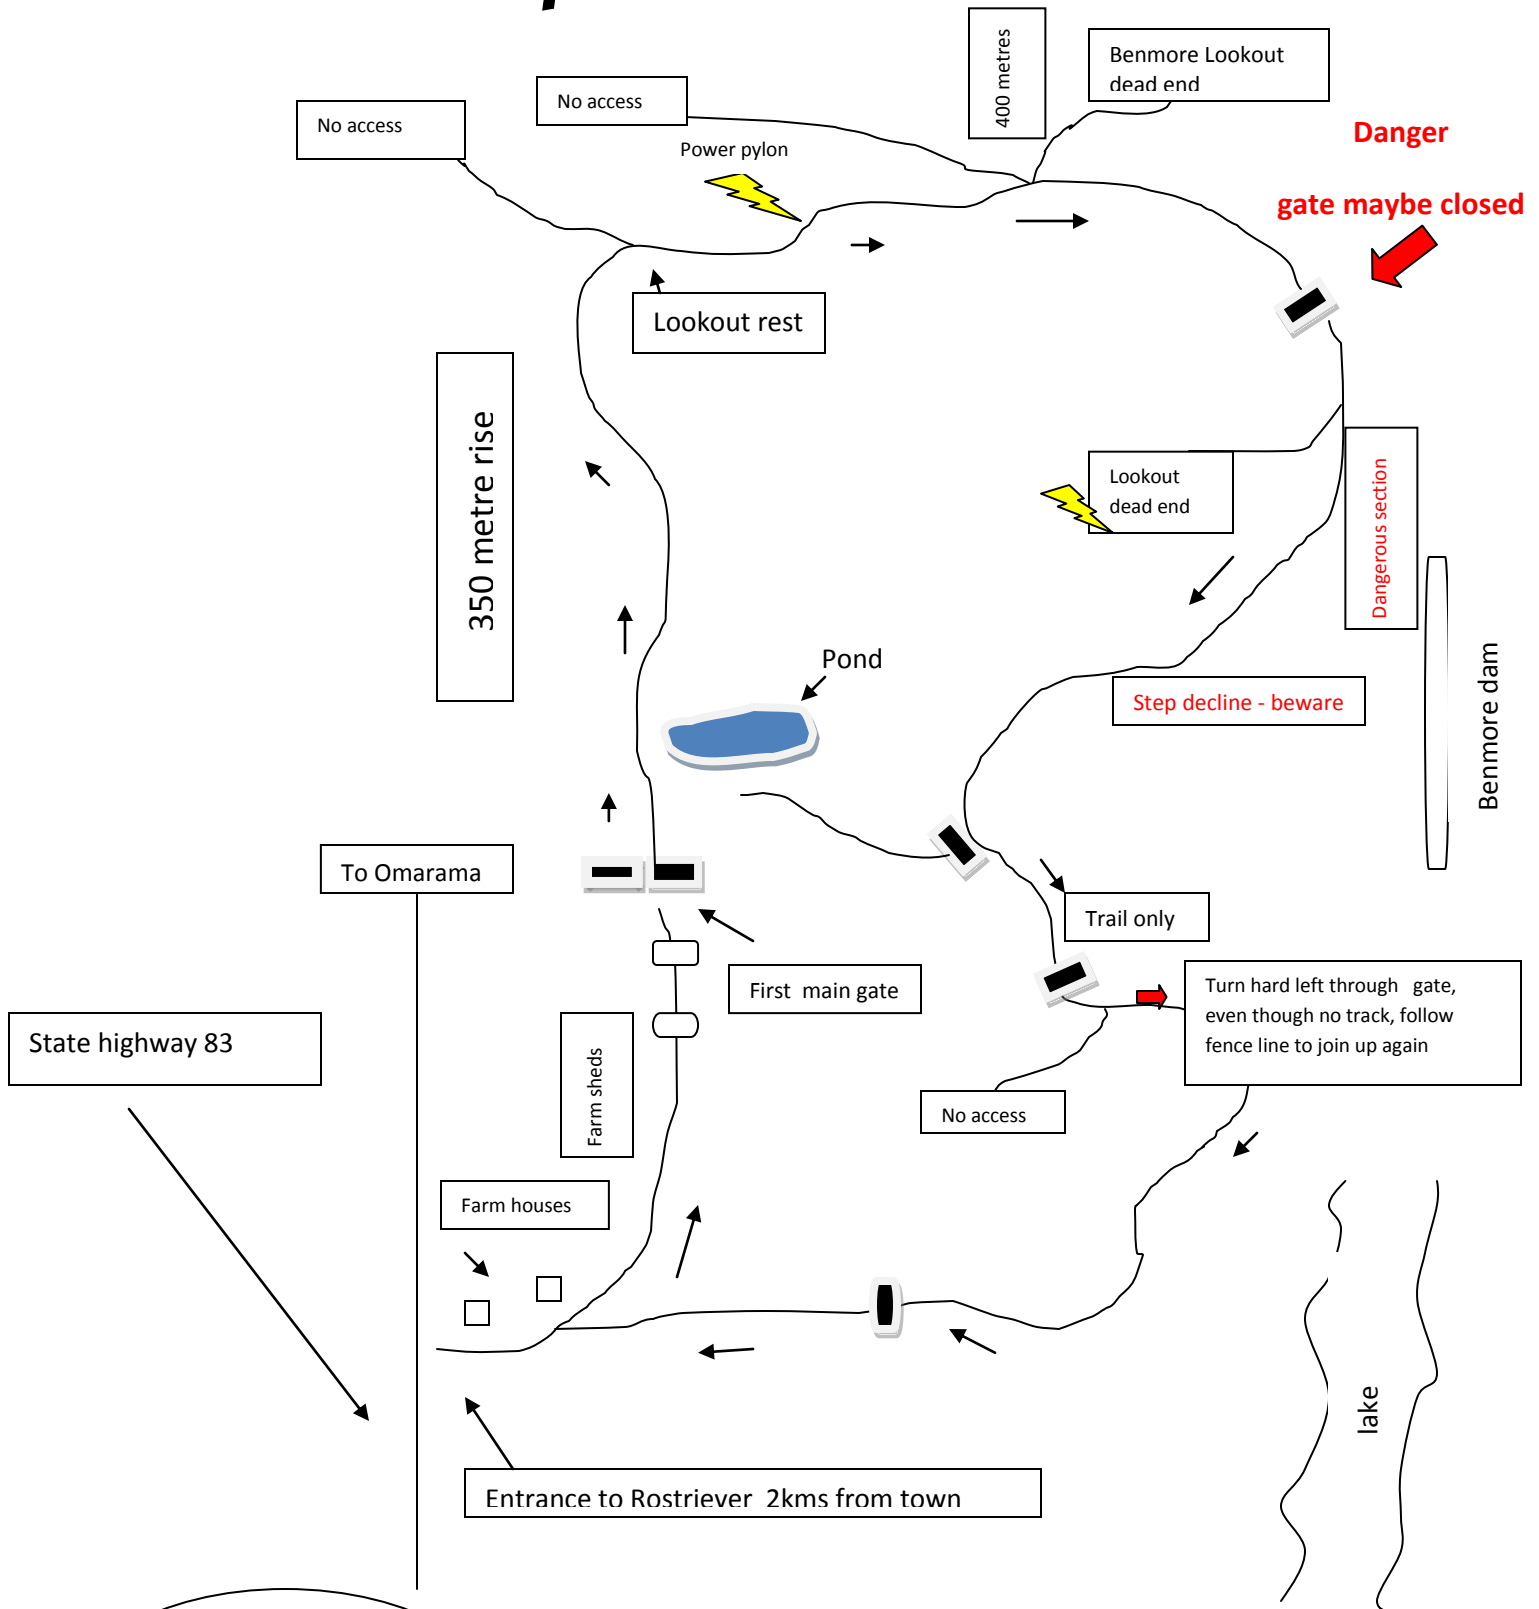

The Beast of Rostriever

Take with you a Water Bottle, Cell phone, Camera
 Emergency Number 111 ask for Otematata Fire (First Response)
 Assistance numbers Rob 0274321903, Farmer 1 0272835434
 Farm House 03 4387824, Farmer 2 021 349157